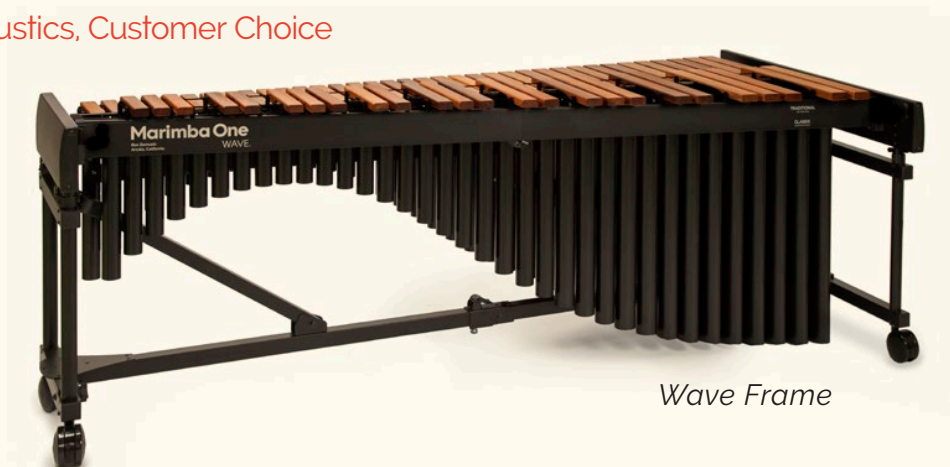

## 5.0 OCTAVE MARIMBAS

Any Frame and Acoustics, Customer Choice

*Wave Frame*

### 5.0 octave Wave Concert Marimba with 4" casters and Classic resonators

*Starting at \$11,565 (#9601)*

FEATURES:

- + Rosewood bars (choice of Traditional, Enhanced, or Premium)
- + Option to upgrade to Basso Bravo Resonators
- + Option to upgrade to Front Ensemble model with 8" wheels and accessory bar
- + Heavy-walled, lightweight aluminum frame – the most durable frame on the market
- + Quick release Wave Lock System for frame
- + Izzy Height Adjustment System with laser engraved markings
- + Durable black powder coated finish

### 5.0 octave Izzy with Classic resonators

*Starting at \$13,926 (#9501)*

IZZY FEATURES:

- + Rosewood bars (choice of Traditional, Enhanced, or Premium)
- + Option to upgrade to Basso Bravo resonators
- + Lightweight and durable frame
- + Izzy Height Adjustment System with laser engraved markings

### 5.0 octave 3100 with Classic resonators

*Starting at \$14,925 (#9301)*

3100 FEATURES:

- + Rosewood bars (choice of Traditional, Enhanced, or Premium)
- + Option to upgrade to Basso Bravo resonators
- + Precision Height Adjustment System with laser engraved markings
- + Choice of cherry or mahogany wood frame